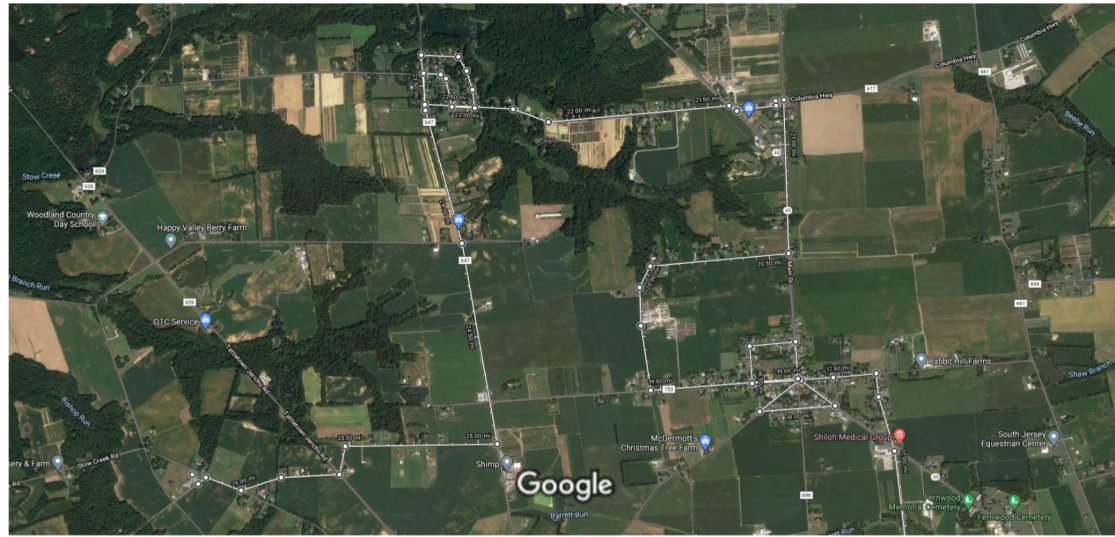

Google Maps Atco

Imagery ©2020 Maxar Technologies, U.S. Geological Survey, USDA Farm Service Agency, Map data ©2020 1000 ft

Measure distance  
Total distance: 26.25 mi (42.25 km)