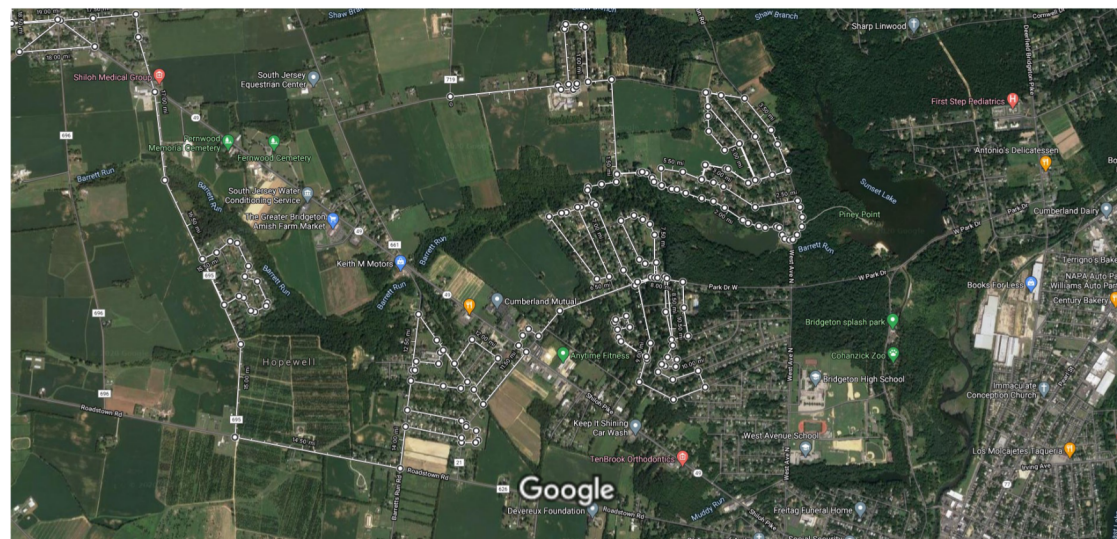

Google Maps Atco

Imagery ©2020 Maxar Technologies, U.S. Geological Survey, USDA Farm Service Agency, Map data ©2020 1000 ft

Measure distance
Total distance: 26.25 mi (42.25 km)